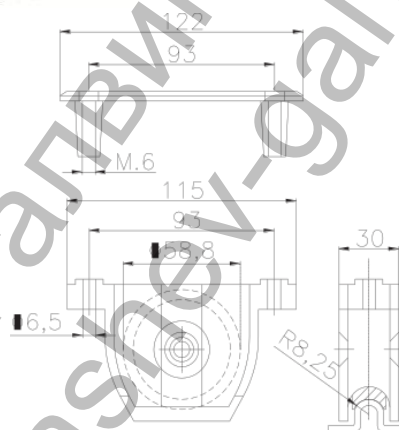

Ролка Estebro® за плъзгащи се врати в кутия с черен цвят ф 60x16 мм, стоманена, завинтване

Cod	Dimens.	Acabado			Peso Max. Kg
36016	60x16	Aluminio, Aluminio, Aluminum	2	1,01	300
36016/1	60x16	Blanco, Branco, White, Blanc	2	1,01	300
36016/2	60x16	Negro, Black, Noir	2	1,01	300

Family: Wheels for aluminium

Material: Wheel of 11SMn30 steel, box of aluminium

Finish: Wheel in zinc-plated degree 3, lacqued box

Maximum weight supported*: 300 kg

Description: Wheel with box and bearing 6201 2RS. It is used in aluminum sliding doors to allow their displacement over the guide. Its installation consists in fixing the box to the door's base with a plate and two M6 screws. Better resistance to the corrosion, screws with anticorrosion treatment (Geomet) for a good compatibility with aluminum. For profiles with height from 50 to 60 mm.